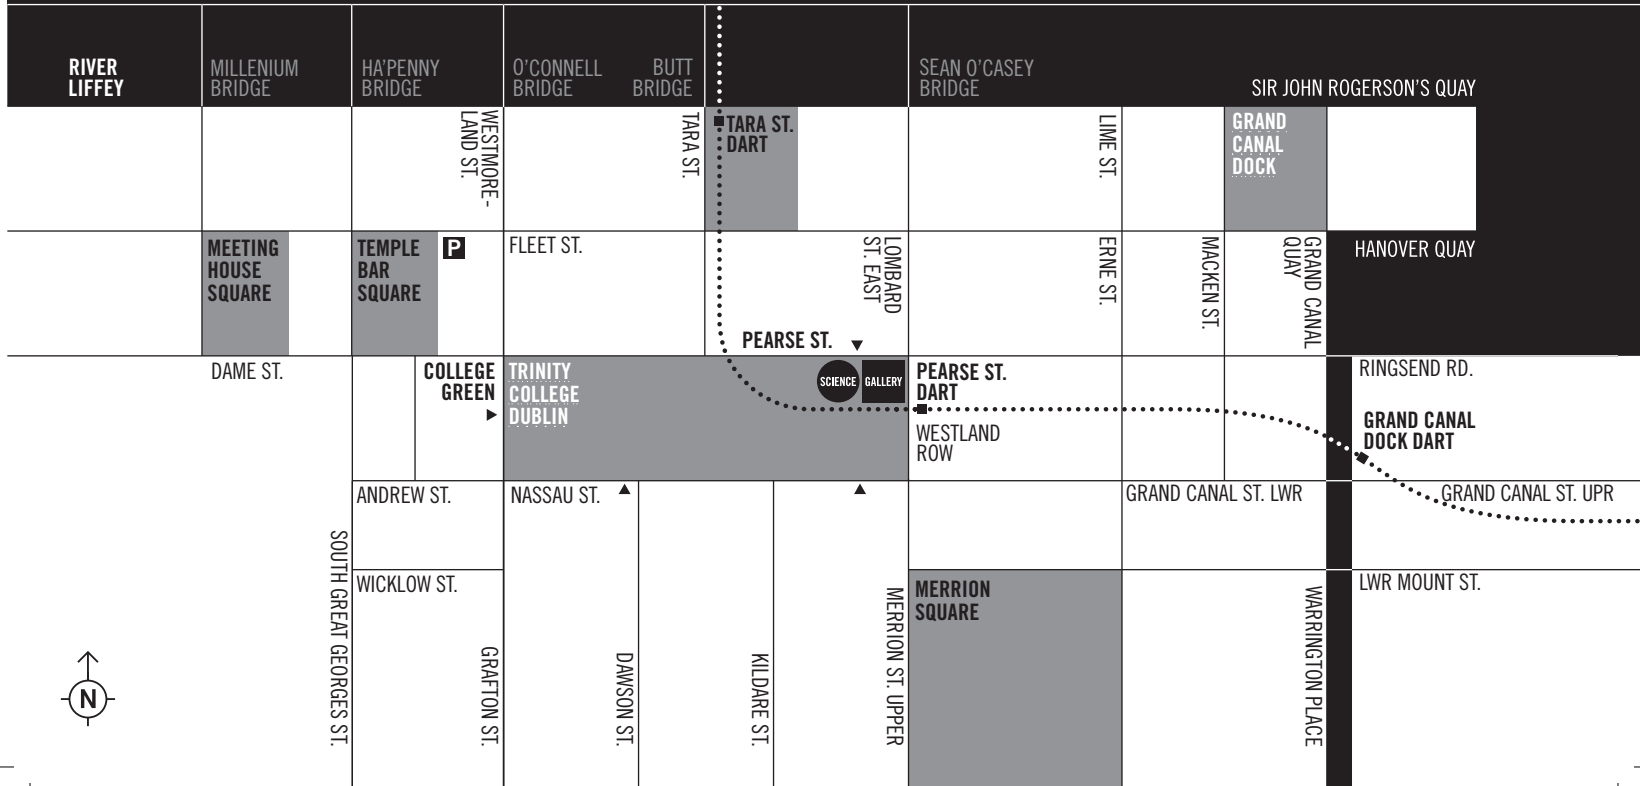

SCIENCE GALLERY

PEARSE STREET,
TRINITY COLLEGE,
DUBLIN 2,
IRELAND.

WWW.SCIENCEGALLERY.COM

TELEPHONE

+353 (0)1 896 4091

FACSIMILE

+353 (0)1 896 4068

EMAIL

INFO@SCIENCEGALLERY.COM

GET TO

SCIENCE

GALLERY

FOOT:

Enter through the gateway entrance off Pearse Street.

BUS:

Trinity College Dublin is served by most major bus routes into the city centre.

TRAIN:

DART and suburban train services to Pearse Street Station.

CAR:

There is a 24 hour car park on Fleet Street (Temple Bar).

DUBLIN